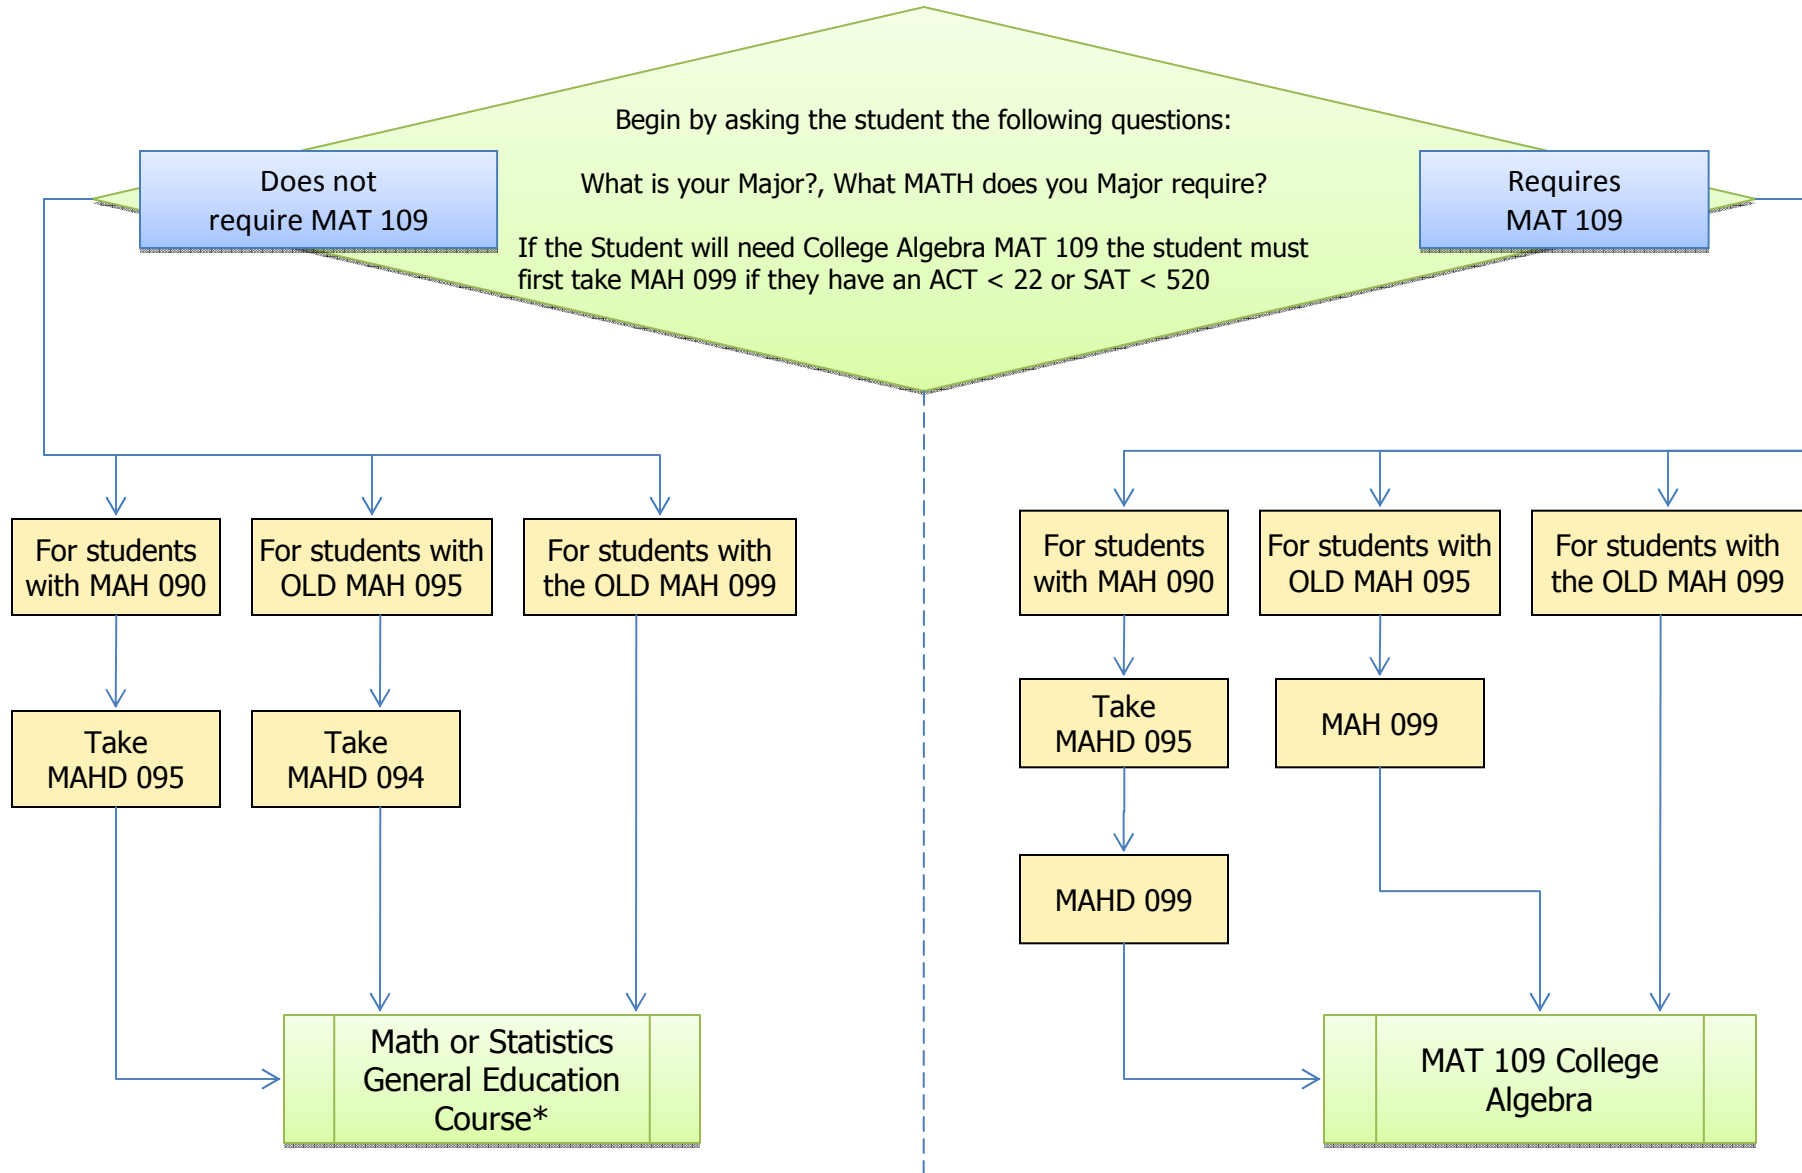

Students with MAH 090, MAH 095, or MAH 099 Class Credit Fall 2009

* MAT/STA 110, STA 113, MAT 115, STA 205, STA 212

* MAT 112, MAT 114, MAT 185 General Education Courses require the pre-requisite of MAT 109